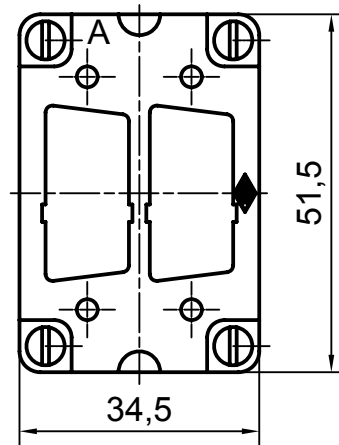

Diritti riservati

All rights reserved

Date 10.01.2007	CR 15 AD2	Scale	
Sign.	plates for 2 D-SUB inserts 15 poles	1:1	